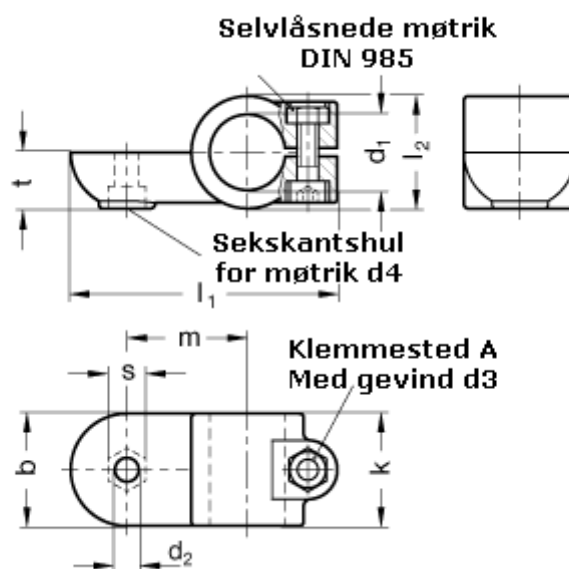

Article number: 20278B42AV2SW

Description: E+G Swivel clamp connector
GN278-B42-AV-2-SW

Measures

$b = 65$	$m = 70$
$d_1 = B42$	$s = 17.0$
$d_2 = 10.5$	$t = 32.5$
$d_3 = M10$	
$d_4 = M10$	
$k = 65$	
$l_1 = 148$	
$l_2 = 65$	